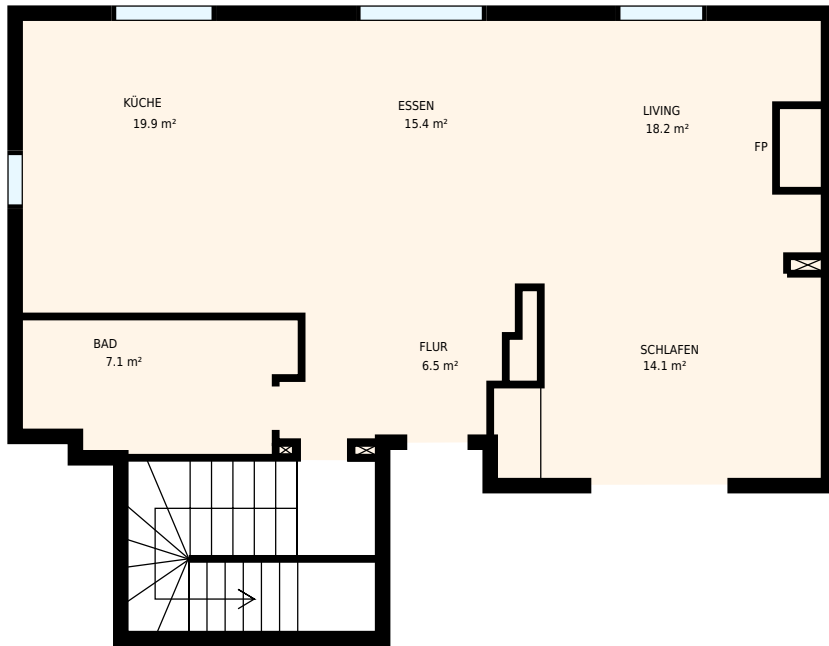

Objekt, Straße, PLZ, Ort

0 1 2
meters

Main floor

2nd floor

Objekt, Straße, PLZ, Ort

Main floor

PREPARED FOR:

Interior Area 84 m²
Exterior Area

 Included Area

PREPARED ON:
Apr, 2016

All rooms dimensions and floor areas must be considered approximate and are subject to independent verification. For method of measurement please see <http://youriguide.com/measure/>.

Objekt, Straße, PLZ, Ort
2nd floor

PREPARED FOR:

Interior Area 70 m²
Exterior Area

 Included Area

PREPARED ON:
Apr, 2016

All rooms dimensions and floor areas must be considered approximate and are subject to independent verification. For method of measurement please see <http://youriguide.com/measure/>.