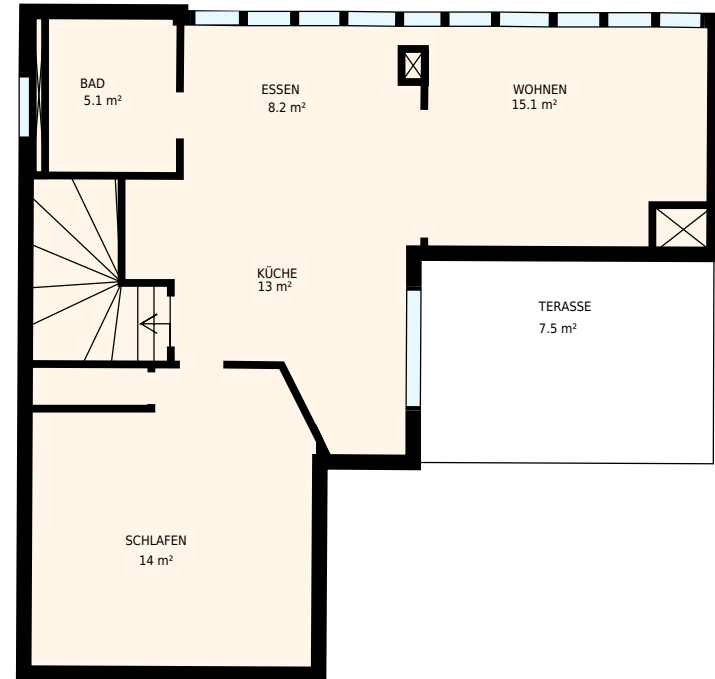

Objekt, Straße, PLZ, Ort

0 1 2
meters

Main floor

2nd floor

Objekt, Straße, PLZ, Ort

Main floor

PREPARED FOR:

Interior Area 84 m²
Exterior Area

 Included Area

PREPARED ON:
Apr, 2016

All rooms dimensions and floor areas must be considered approximate and are subject to independent verification. For method of measurement please see <http://youriguide.com/measure/>.

Objekt, Straße, PLZ, Ort
2nd floor

PREPARED FOR:

Interior Area 70 m²
Exterior Area

 Included Area

PREPARED ON:
Apr, 2016

All rooms dimensions and floor areas must be considered approximate and are subject to independent verification. For method of measurement please see <http://youriguide.com/measure/>.