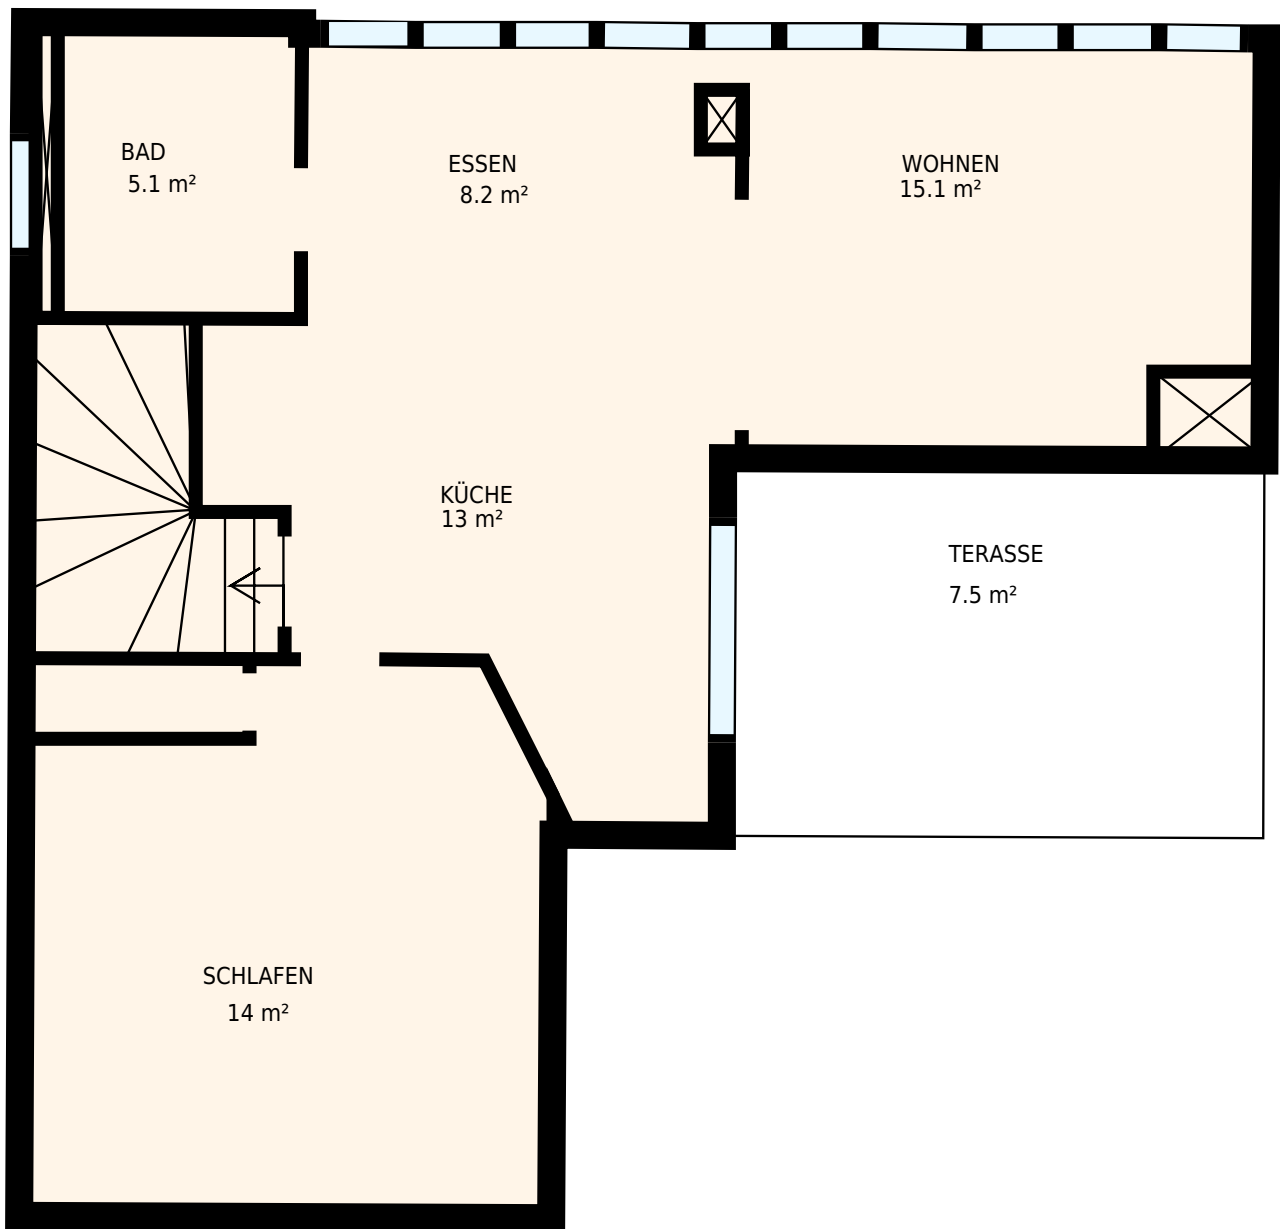

Objekt, Straße, PLZ, Ort

0 1 2
meters

Main floor

2nd floor

Objekt, Straße, PLZ, Ort

Main floor

PREPARED FOR:

Interior Area 84 m²
Exterior Area

 Included Area

PREPARED ON:
Apr, 2016

All rooms dimensions and floor areas must be considered approximate and are subject to independent verification. For method of measurement please see <http://youriguide.com/measure/>.

Objekt, Straße, PLZ, Ort
2nd floor

PREPARED FOR:

Interior Area 70 m²
Exterior Area

 Included Area

PREPARED ON:
Apr, 2016

All rooms dimensions and floor areas must be considered approximate and are subject to independent verification. For method of measurement please see <http://youriguide.com/measure/>.