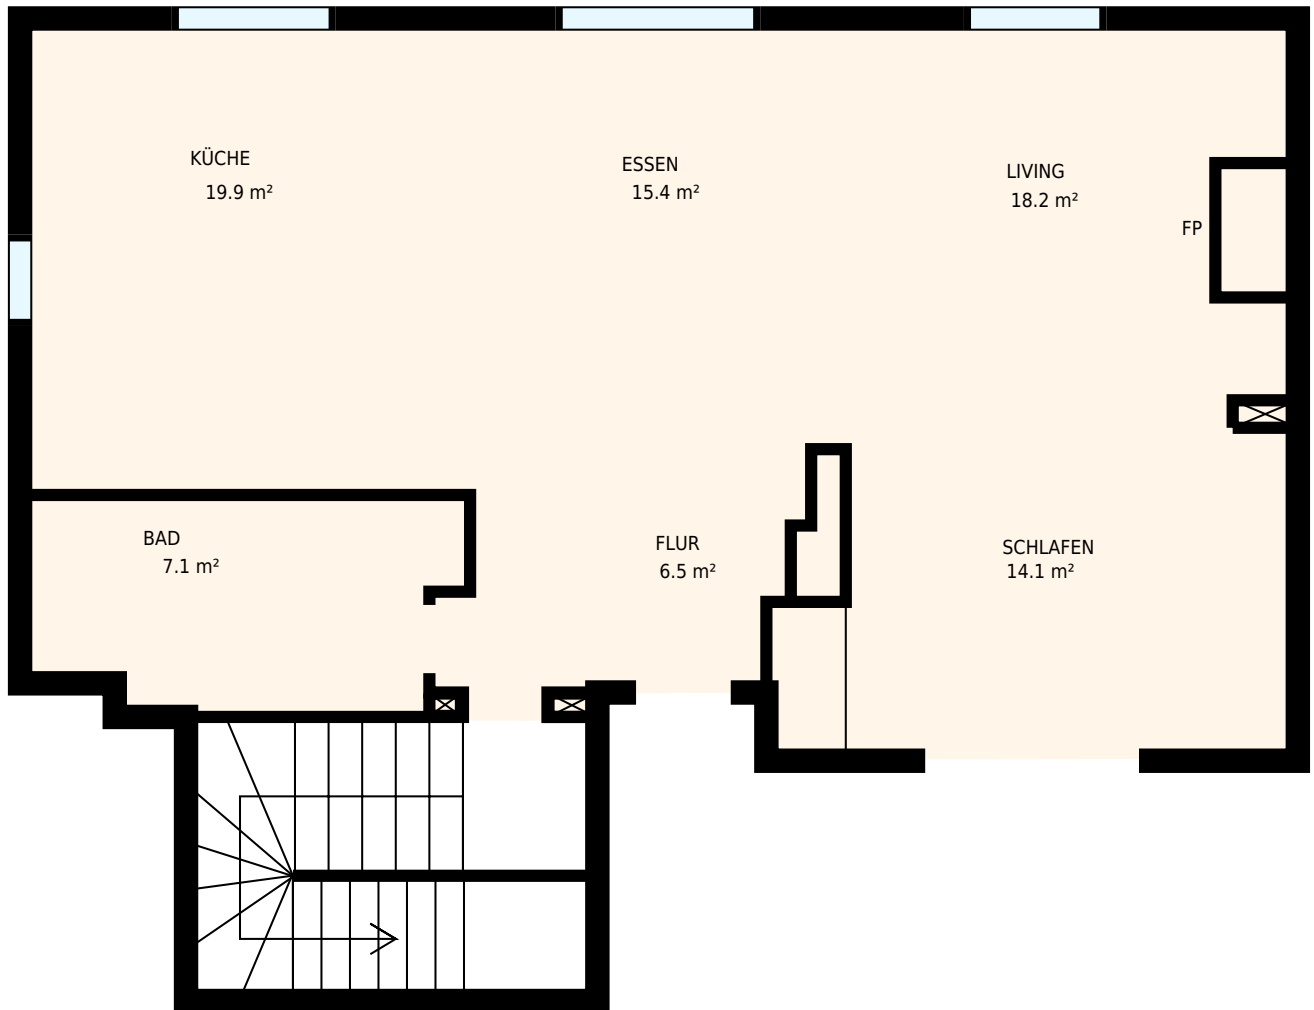

Objekt, Straße, PLZ, Ort

0 1 2
meters

Main floor

2nd floor

Objekt, Straße, PLZ, Ort

Main floor

PREPARED FOR:

Interior Area 84 m²
Exterior Area

 Included Area

PREPARED ON:
Apr, 2016

All rooms dimensions and floor areas must be considered approximate and are subject to independent verification. For method of measurement please see <http://youriguide.com/measure/>.

Objekt, Straße, PLZ, Ort
2nd floor

PREPARED FOR:

Interior Area 70 m²
Exterior Area

 Included Area

PREPARED ON:
Apr, 2016

All rooms dimensions and floor areas must be considered approximate and are subject to independent verification. For method of measurement please see <http://youriguide.com/measure/>.